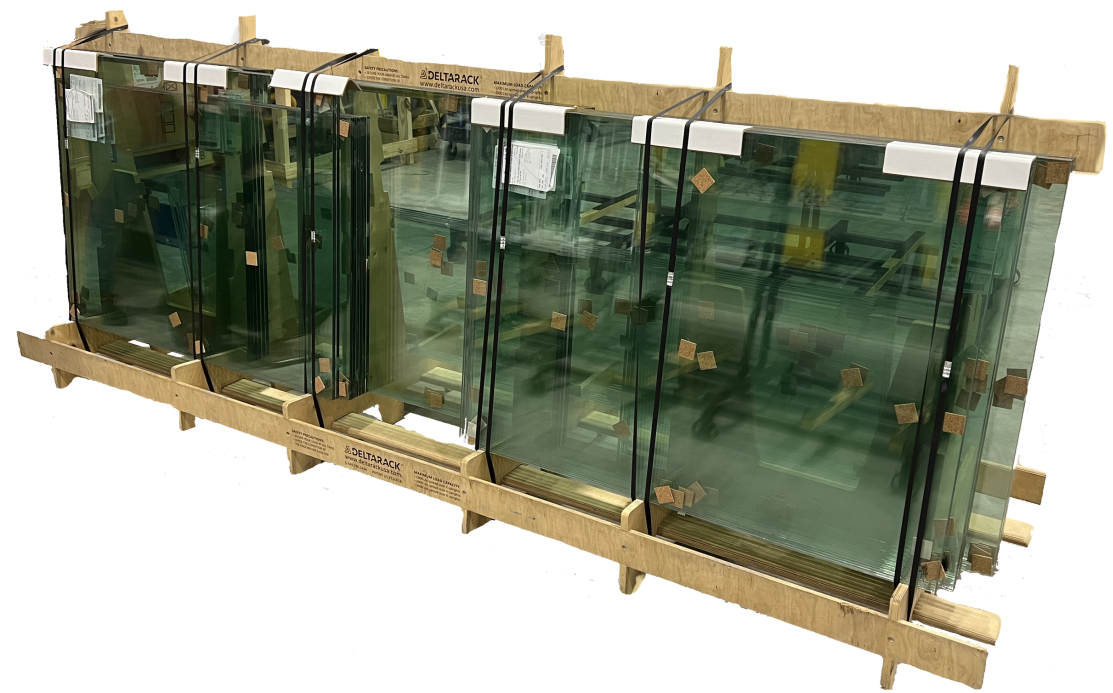

## Harp Rack

Used on warehouse to transport medium-large size order. Easy maneuverability.

## Dollie

Used to transport small- medium size orders.

## Metal Rack

Used to transport medium-large size orders to customers. Easy forklift access and safe transport.

## Wood Rack

Used to transport small-medium size order to customers. Easy fork lift access and safe transport.